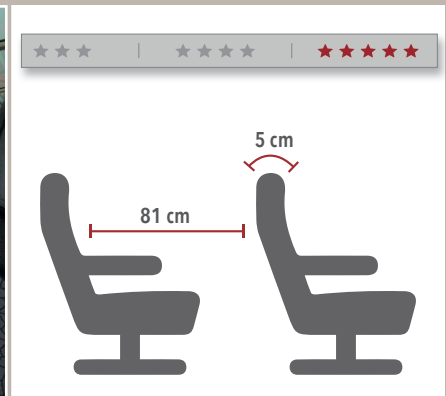

TRAVELLING AS THE PROFESSIONAL PLAYERS

We recommend you for a "first-class" travel experience our team coaches. Football stars are brought by us to each game in our special equipped team coaches, whether to a football match of the German Bundesliga or Europa League. These coaches have a state-of-the-art interior as well as the highest possible comfort which now can be offered to passengers.

BOHR Omnibus GmbH

An der Kreisstraße 2 • 55483 Lautzenhausen
Tel. 06543 5019-63 • Fax. 06543 5019-16
www.bohr.de • buscharter@bohr.de