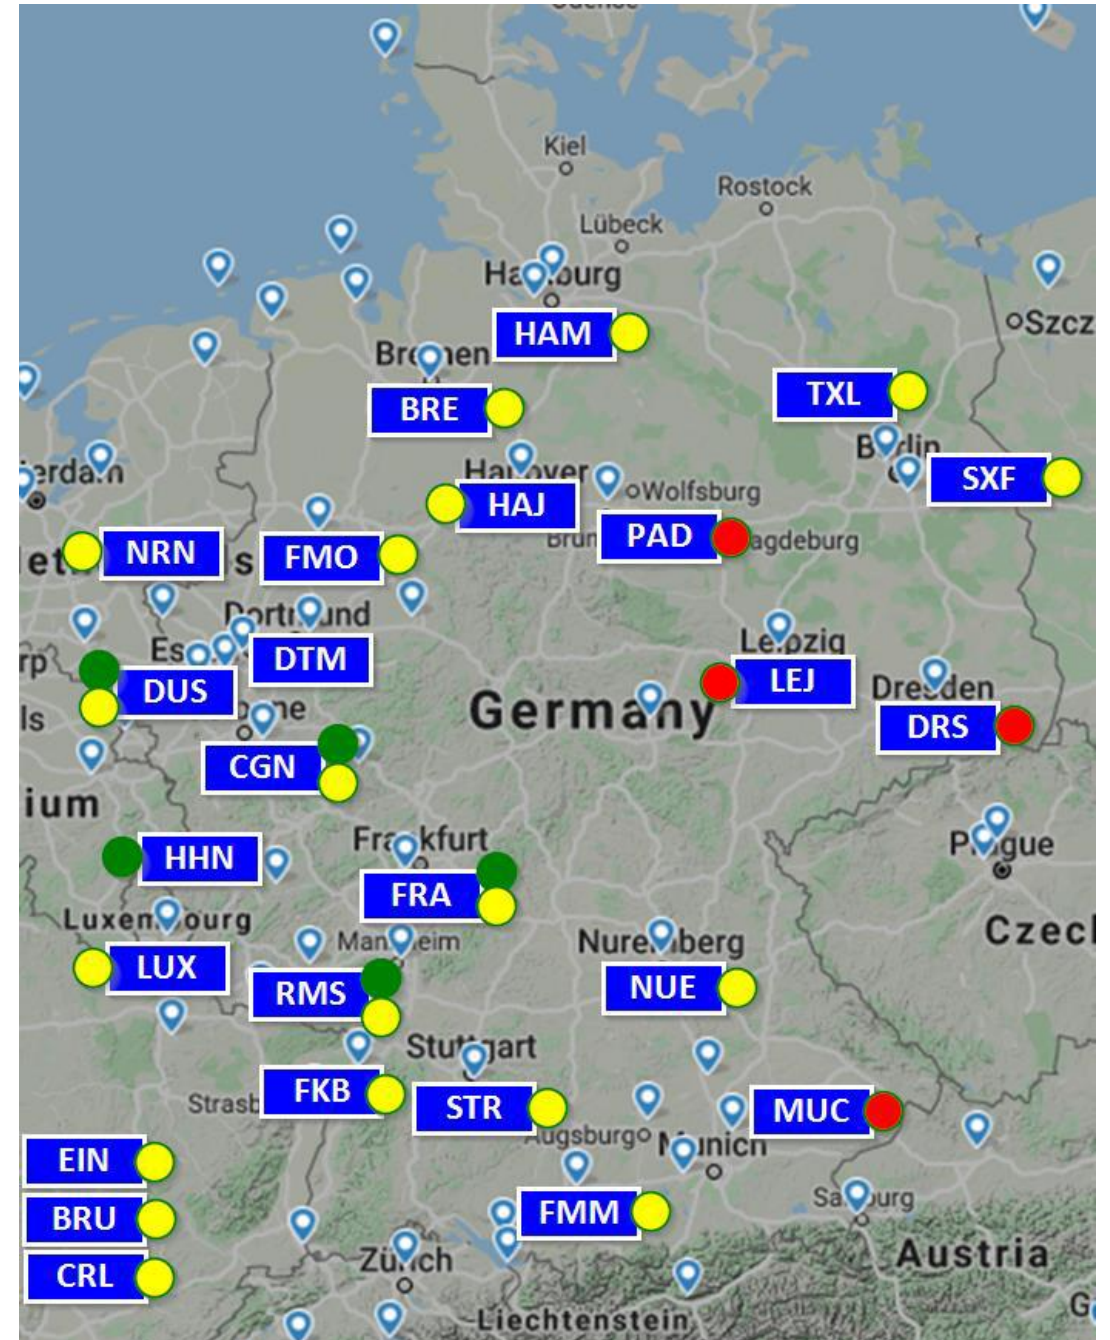

Bohr Omnibus GmbH Aviation Services

- BOHR stands for bus rental and travel throughout Europe since 1986.
- Bohr Omnibus GmbH is a team of professionals with extensive experience in crew transport, diversion handling, layover service, ground transportation and event logistics.
- Employing more than 200 full-time colleagues within Germany we are supported by our partners around the world to provide excellent service.

BOHR

Bohr Omnibus GmbH Aviation Services

We provide all our services **24/7**.

- Crew transports with vehicles adapted to the size of the group – from minivans up to coaches - a company that stays in touch with your operation.
- Diversion handling for individual passengers up to large groups
- Layover service - we organize hotel rooms and transport for your passengers and crews.
- Everything available with one phone call

Bohr Omnibus GmbH Aviation Services

We are based at all major airports within Germany and the Benelux with

- own offices
- contractual partners
- non-contractual partners

If quick action is required, we can provide solutions to your challenges within a very short time.