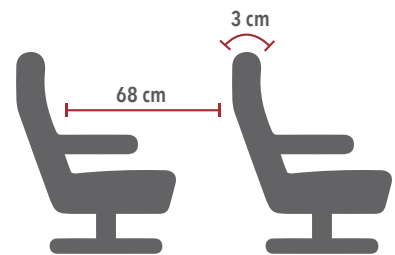

57-61-SEATER COACH

coach

recliners

with footrests, folding tables and armrests

reading lamp and air jet

over each double seat

kitchenette

with a coffee machine (40 cups tank and thermos jug)

refrigerator

at least two LCD-video-monitors

with on-board DVD

hi-fi system

radio, CD, MP3, microphone system

route guidance system

air conditioning system

with ventilation for every seat

toilet with flush

Technical information for your safety:

- adaptive cruise control (ACC) with ABA 3 (active brake assist)
- smoke detector in the luggage compartment

SHORT TERM TRIPS & EXCURSIONS

We recommend you for short term trips and excursions our 3***-coaches. You won't miss anything. The coaches have modern and comfortable features such as an air conditioning system, an on-board kitchenette and a toilet. After each journey, every coach is inspected and thoroughly cleaned in the company's own garage. Rest periods are observed as a matter of course and our coach drivers are always experienced and friendly.

BOHR Omnibus GmbH

An der Kreisstraße 2 • 55483 Lautzenhausen
Tel. 06543 5019-63 • Fax. 06543 5019-16
www.bohr.de • buscharter@bohr.de

BOHR
... mit Spaß Bus fahren